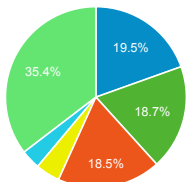

All Users
100.00% Sessions

Pageviews

8,400,612
% of Total: 100.00% (8,400,612)

Visits

3,295,864
% of Total: 100.00% (3,295,864)

Time on Page and Pageviews by Pa...

Page Title	Pageviews
उस्मानाबाद जिल्हा	1,976,737
Live Darshan- Shri Tuljabhavanani, Tuljapur | Osmanabad District	1,646,461
Tenders | Osmanabad District	1,072,762
Osmanabad District	539,217
Recruitment | Osmanabad District	462,266
Notice | Osmanabad District	270,522
Collectorate | Osmanabad District	255,611
Record Of Right (7/12) | Osmanabad District	170,569
District Profile | Osmanabad District	167,964
Zila Parishad| Osmanabad District	140,401

Avg. Time on Page by Destination P...

- /newsite/news/Recruitment_m.htm
- /newsite/main_m.htm
- /newsite/tuljapur/LiveDarashan.htm
- /newsite/main.htm
- /newsite/news/Recruitment.htm
- Other